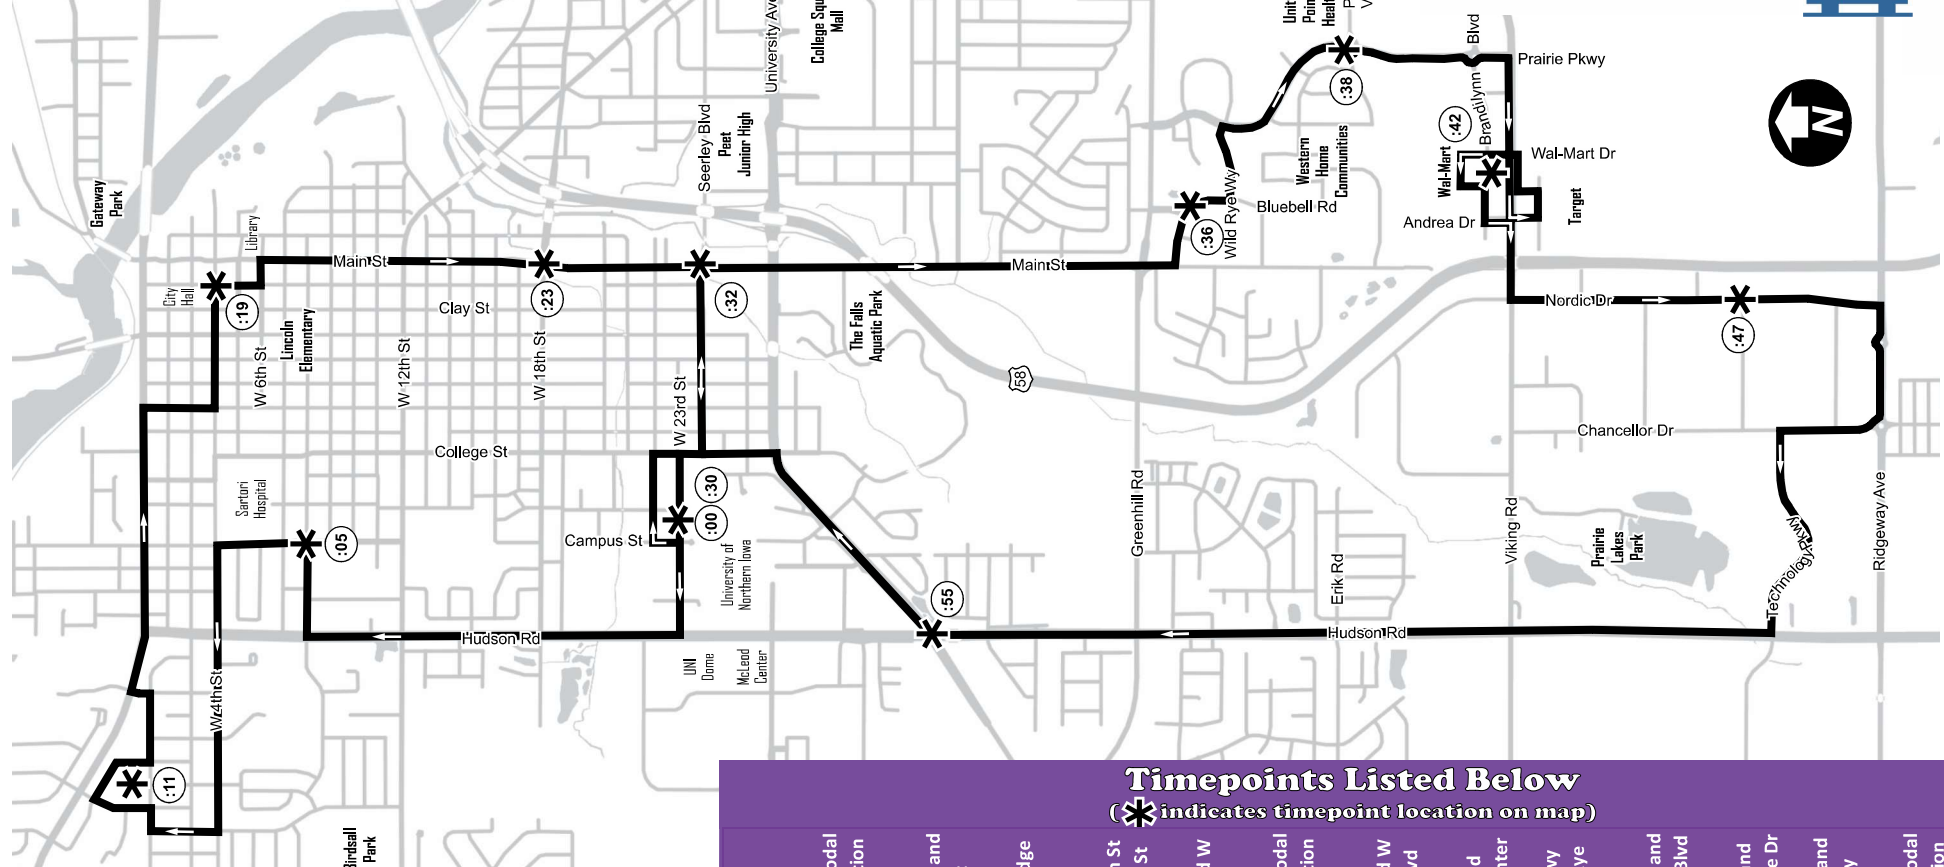

9 Cedar Falls Purple

Metropolitan Transit Authority
Effective 1/1/2025

Note: All routes subject to change due to road construction and detours. MET Transit will stop before any intersection.

A passenger must signal or wave to the bus for the ride.

For real time route information, use the QR Code or go to <https://transit.unitegps.com/mt/>

Route 9 Cedar Falls - Purple

Timepoints Listed Below

(* indicates timepoint location on map)

UNI Multimodal Transportation Center	S Division St and W 8th St	Thunder Ridge Mall	Washington St and W 4th St	Main St and W 18th St	UNI Multimodal Transportation Center	Main St and W Seerley Blvd	Arrowhead Medical Center	Prairie Pkwy and Wild Rye Way	Wal Mart Dr and Brandlynn Blvd	Nordic Dr and Performance Dr	Hudson Rd and University Ave (NB)	UNI Multimodal Transportation Center
6:00 AM	6:05 AM	6:11 AM	6:19 AM	6:23 AM	6:30 AM	6:32 AM	6:36 AM	6:38 AM	6:42 AM	6:47 AM	6:55 AM	7:00 AM
7:00 AM	7:05 AM	7:11 AM	7:19 AM	7:23 AM	7:30 AM	7:32 AM	7:36 AM	7:38 AM	7:42 AM	7:47 AM	7:55 AM	8:00 AM
8:00 AM	8:05 AM	8:11 AM	8:19 AM	8:23 AM	8:30 AM	8:32 AM	8:36 AM	8:38 AM	8:42 AM	8:47 AM	8:55 AM	9:00 AM
9:00 AM	9:05 AM	9:11 AM	9:19 AM	9:23 AM	9:30 AM	9:32 AM	9:36 AM	9:38 AM	9:42 AM	9:47 AM	9:55 AM	10:00 AM
10:00 AM	10:05 AM	10:11 AM	10:19 AM	10:23 AM	10:30 AM	10:32 AM	10:36 AM	10:38 AM	10:42 AM	10:47 AM	10:55 AM	11:00 AM
11:00 AM	11:05 AM	11:11 AM	11:19 AM	11:23 AM	11:30 AM	11:32 AM	11:36 AM	11:38 AM	11:42 AM	11:47 AM	11:55 AM	12:00 PM
12:00 PM	12:05 PM	12:11 PM	12:19 PM	12:23 PM	12:30 PM	12:32 PM	12:36 PM	12:38 PM	12:42 PM	12:47 PM	12:55 PM	1:00 PM
1:00 PM	1:05 PM	1:11 PM	1:19 PM	1:23 PM	1:30 PM	1:32 PM	1:36 PM	1:38 PM	1:42 PM	1:47 PM	1:55 PM	2:00 PM
2:00 PM	2:05 PM	2:11 PM	2:19 PM	2:23 PM	2:30 PM	2:32 PM	2:36 PM	2:38 PM	2:42 PM	2:47 PM	2:55 PM	3:00 PM
3:00 PM	3:05 PM	3:11 PM	3:19 PM	3:23 PM	3:30 PM	3:32 PM	3:36 PM	3:38 PM	3:42 PM	3:47 PM	3:55 PM	4:00 PM
4:00 PM	4:05 PM	4:11 PM	4:19 PM	4:23 PM	4:30 PM	4:32 PM	4:36 PM	4:38 PM	4:42 PM	4:47 PM	4:55 PM	5:00 PM
5:00 PM	5:05 PM	5:11 PM	5:19 PM	5:23 PM	5:30 PM							

Saturday Service in Shaded Areas