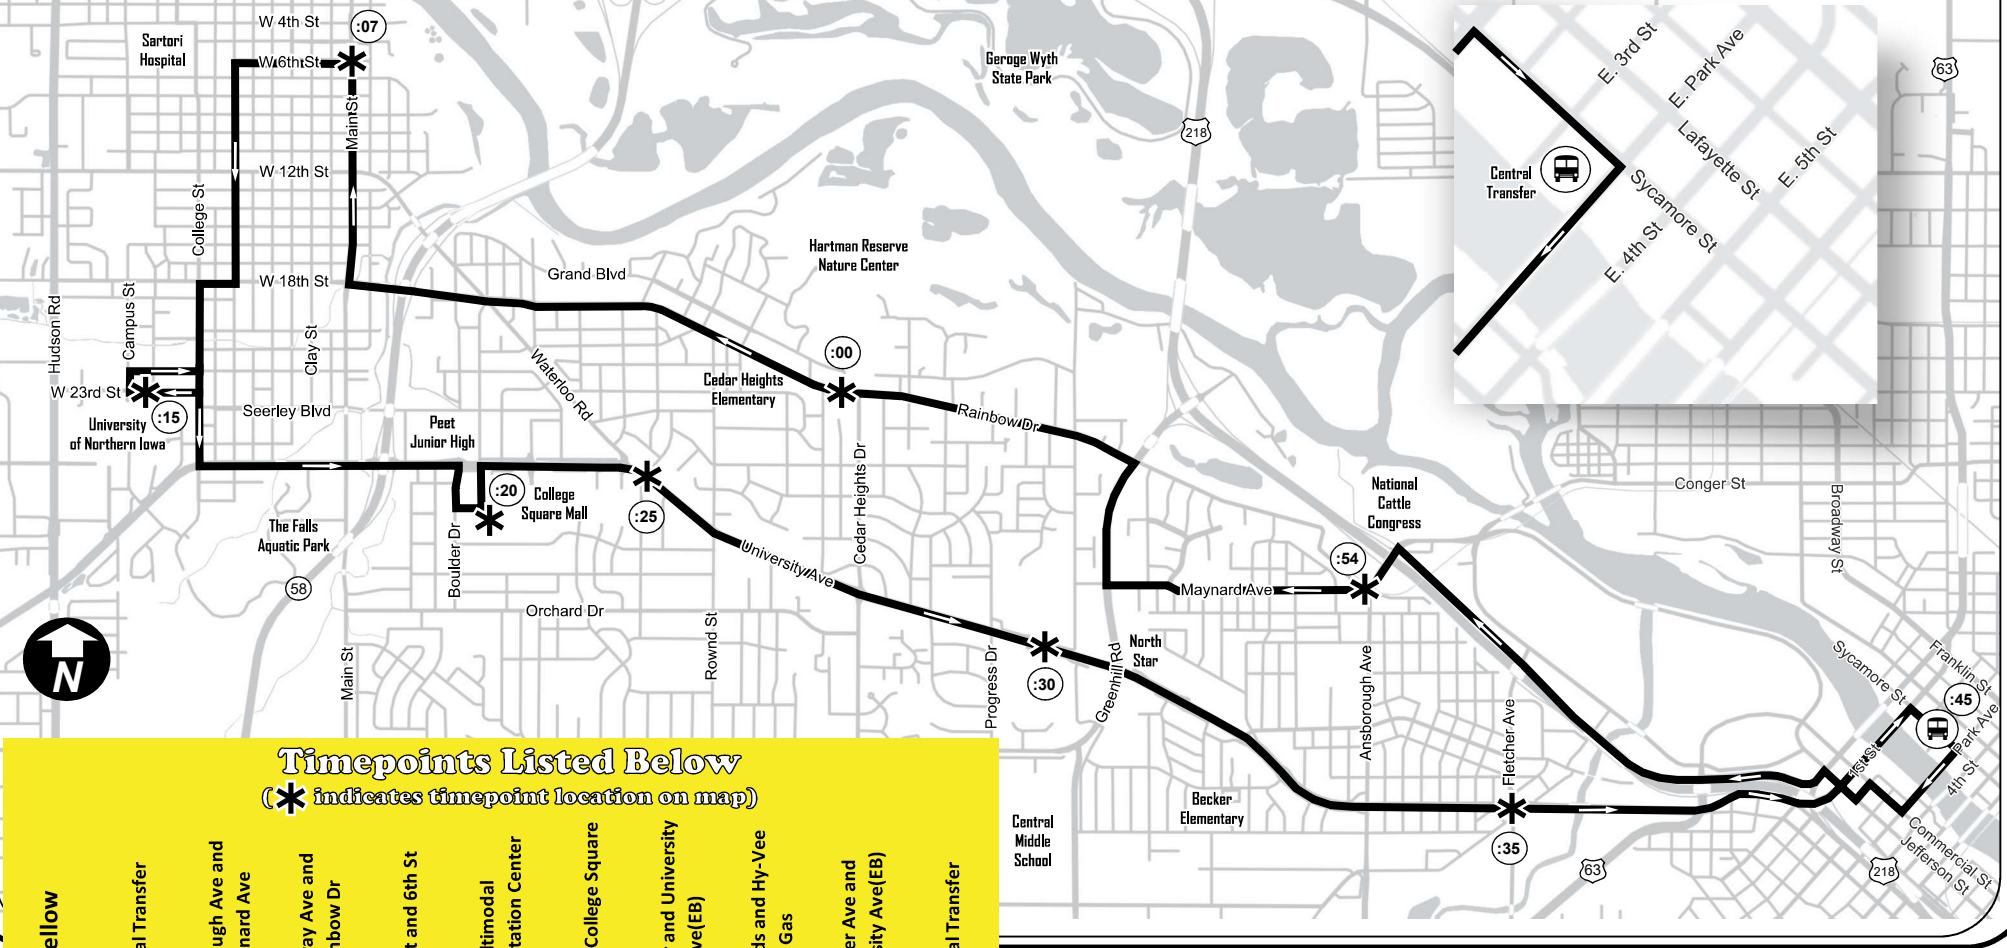

7 Cedar Falls/Rainbow - Yellow

Timepoints Listed Below

(* indicates timepoint location on map)

Route 7 Cedar Falls/Rainbow - Yellow

Central Transfer	Ansborough Ave and Maynard Ave	Galloway Ave and Rainbow Dr	Main St and 6th St	Multimodal Transportation Center	Hy-Vee @ College Square	McClain Dr and University Ave(EB)	McDonalds and Hy-Vee Gas	Fletcher Ave and University Ave(EB)	Central Transfer
5:45 AM	5:54 AM	6:00 AM	6:07 AM	6:15 AM	6:20 AM	6:25 AM	6:30 AM	6:35 AM	6:45 AM
6:45 AM	6:54 AM	7:00 AM	7:07 AM	7:15 AM	7:20 AM	7:25 AM	7:30 AM	7:35 AM	7:45 AM
7:45 AM	7:54 AM	8:00 AM	8:07 AM	8:15 AM	8:20 AM	8:25 AM	8:30 AM	8:35 AM	8:45 AM
8:45 AM	8:54 AM	9:00 AM	9:07 AM	9:15 AM	9:20 AM	9:25 AM	9:30 AM	9:35 AM	9:45 AM
9:45 AM	9:54 AM	10:00 AM	10:07 AM	10:15 AM	10:20 AM	10:25 AM	10:30 AM	10:35 AM	10:45 AM
10:45 AM	10:54 AM	11:00 AM	11:07 AM	11:15 AM	11:20 AM	11:25 AM	11:30 AM	11:35 AM	11:45 AM
11:45 AM	11:54 AM	12:00 PM	12:07 PM	12:15 PM	12:20 PM	12:25 PM	12:30 PM	12:35 PM	12:45 PM
12:45 PM	12:54 PM	1:00 PM	1:07 PM	1:15 PM	1:20 PM	1:25 PM	1:30 PM	1:35 PM	1:45 PM
1:45 PM	1:54 PM	2:00 PM	2:07 PM	2:15 PM	2:20 PM	2:25 PM	2:30 PM	2:35 PM	2:45 PM
2:45 PM	2:54 PM	3:00 PM	3:07 PM	3:15 PM	3:20 PM	3:25 PM	3:30 PM	3:35 PM	3:45 PM
3:45 PM	3:54 PM	4:00 PM	4:07 PM	4:15 PM	4:20 PM	4:25 PM	4:30 PM	4:35 PM	4:45 PM
4:45 PM	4:54 PM	5:00 PM	5:07 PM	5:15 PM	5:20 PM	5:25 PM	5:30 PM	5:35 PM	5:45 PM

Saturday Service in Shaded Areas

Note: All routes subject to change due to road construction and detours. MET Transit will stop before any intersection. A passenger must signal or wave to the bus for a ride.

For real time route information, use the QR Code or go to <https://transit.unitegps.com/mt/>