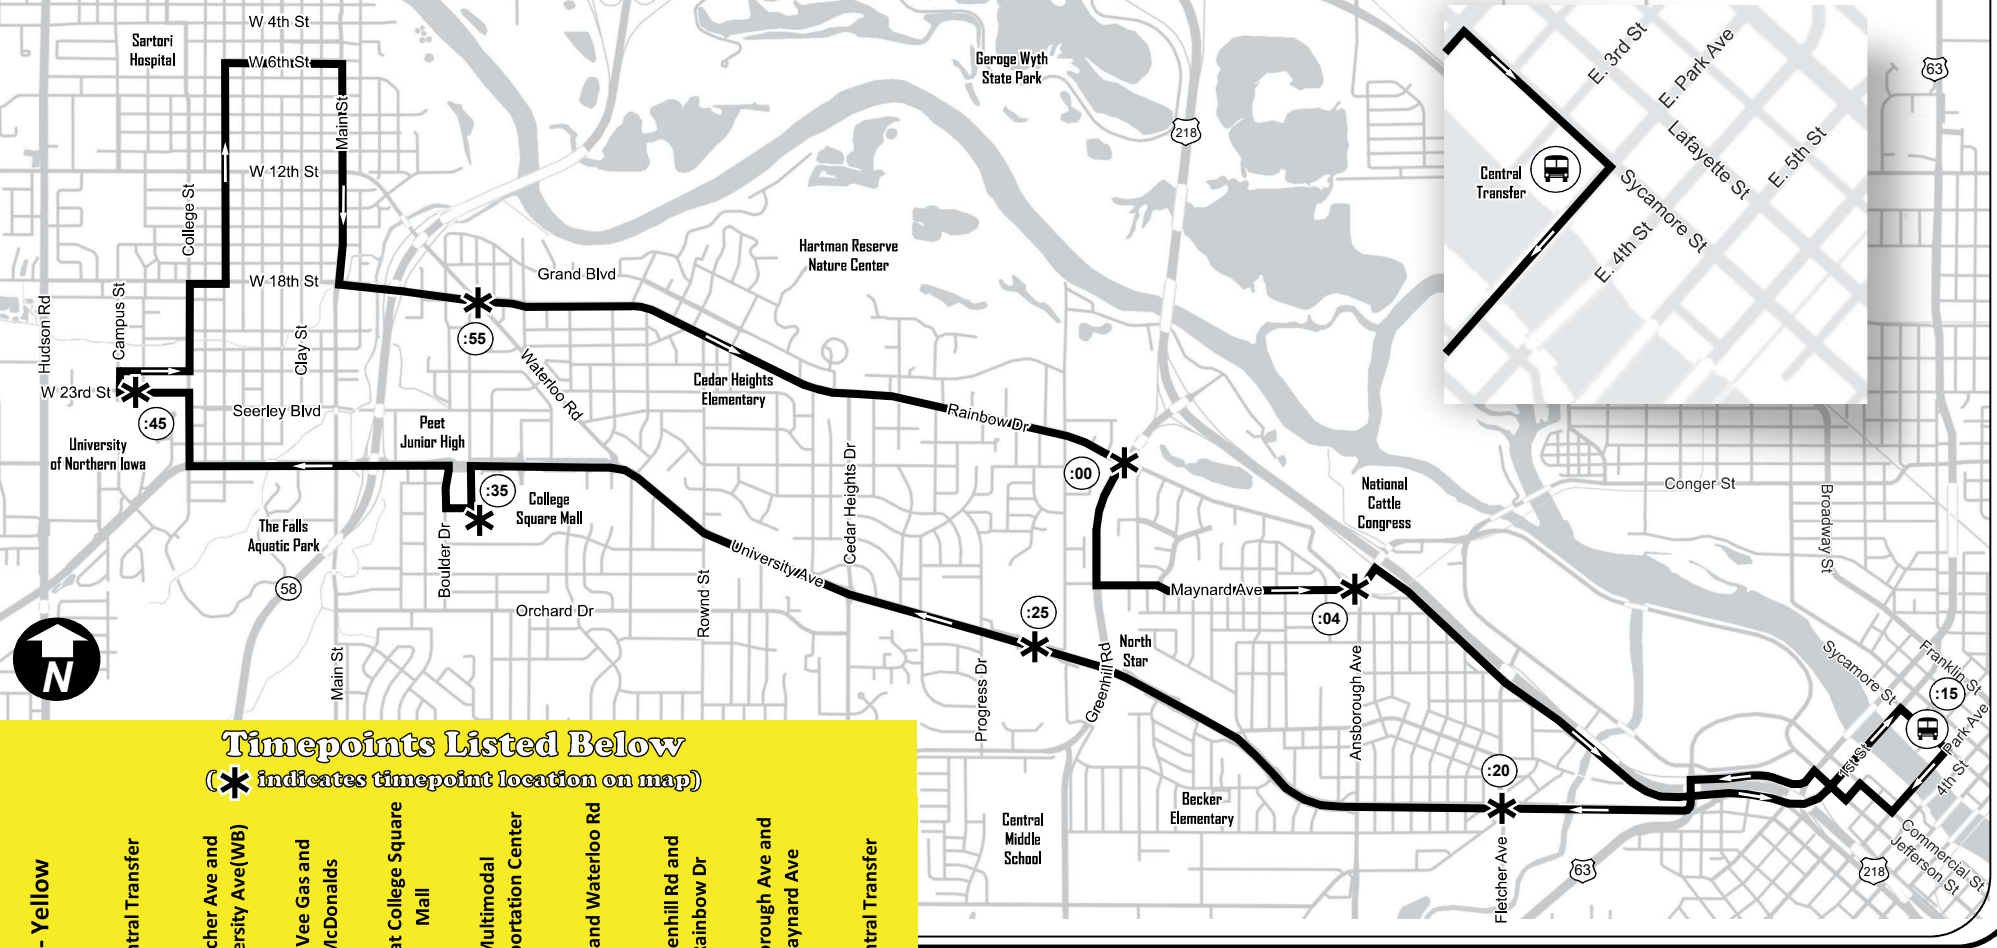

6 Cedar Falls/University - Yellow

Timepoints Listed Below

(* indicates timepoint location on map)

Route 6 Cedar Falls/University - Yellow	Central Transfer	Fletcher Ave and University Ave(WB)	Hy-Vee Gas and McDonalds	HyVee at College Square Mall	Multimodal Transportation Center	18th St and Waterloo Rd	Greenhill Rd and Rainbow Dr	Ansborough Ave and Maynard Ave	Central Transfer
6:15 AM	6:20 AM	6:25 AM	6:35 AM	6:45 AM	6:55 AM	7:00 AM	7:04 AM	7:15 AM	
7:15 AM	7:20 AM	7:25 AM	7:35 AM	7:45 AM	7:55 AM	8:00 AM	8:04 AM	8:15 AM	
8:15 AM	8:20 AM	8:25 AM	8:35 AM	8:45 AM	8:55 AM	9:00 AM	9:04 AM	9:15 AM	
9:15 AM	9:20 AM	9:25 AM	9:35 AM	9:45 AM	9:55 AM	10:00 AM	10:04 AM	10:15 AM	
10:15 AM	10:20 AM	10:25 AM	10:35 AM	10:45 AM	10:55 AM	11:00 AM	11:04 AM	11:15 AM	
11:15 AM	11:20 AM	11:25 AM	11:35 AM	11:45 AM	11:55 AM	12:00 PM	12:04 PM	12:15 PM	
12:15 PM	12:20 PM	12:25 PM	12:35 PM	12:45 PM	12:55 PM	1:00 PM	1:04 PM	1:15 PM	
1:15 PM	1:20 PM	1:25 PM	1:35 PM	1:45 PM	1:55 PM	2:00 PM	2:04 PM	2:15 PM	
2:15 PM	2:20 PM	2:25 PM	2:35 PM	2:45 PM	2:55 PM	3:00 PM	3:04 PM	3:15 PM	
3:15 PM	3:20 PM	3:25 PM	3:35 PM	3:45 PM	3:55 PM	4:00 PM	4:04 PM	4:15 PM	
4:15 PM	4:20 PM	4:25 PM	4:35 PM	4:45 PM	4:55 PM	5:00 PM	5:04 PM	5:15 PM	
5:15 PM	5:20 PM	5:25 PM	5:35 PM	5:45 PM	5:55 PM	6:00 PM	6:04 PM	6:15 PM	

Saturday Service in Shaded Areas

Note: All routes subject to change due to road construction and detours. MET Transit will stop before any intersection. A passenger must signal or wave to the bus for a ride.

For real time route information, use the QR Code or go to <https://transit.unitegps.com/mt/>