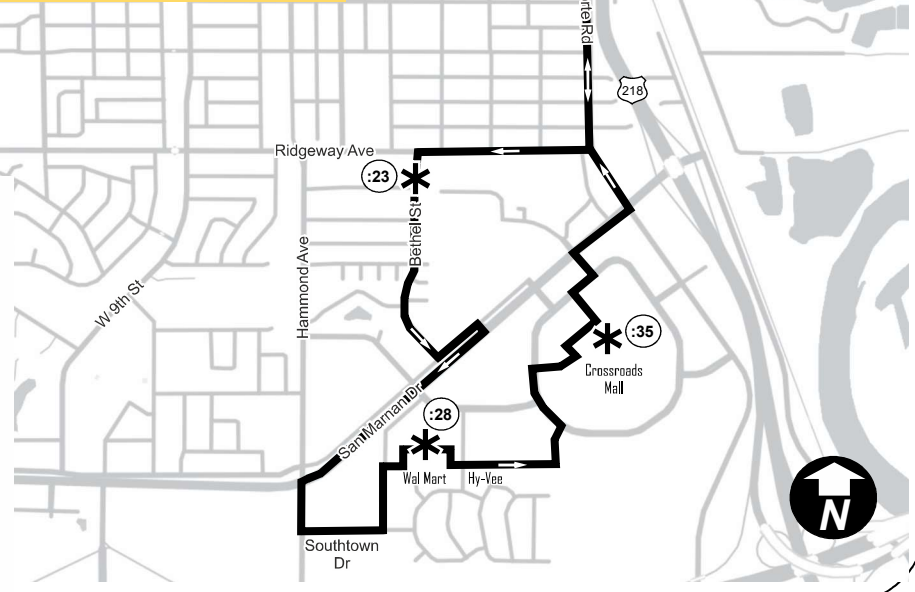

5 Northeast Tan

Timepoints Listed Below

(* indicates timepoint location on map)

Route 5 Northeast - Tan

Avon Ave and W Parker St	Unity Square Townhomes	Lafayette St and Vinton St (SB)	Bethel St & E Ridgeway Ave	Wal-Mart at Crossroads Mall	Crossroads Mall Front	Lafayette St and Vinton St (NB)	Broadway Ave and Conger St	Parker St and Avon Ave
6:00 AM	6:06 AM	6:13 AM	6:23 AM	6:28 AM	6:35 AM	6:44 AM	6:57 AM	7:00 AM
7:00 AM	7:06 AM	7:13 AM	7:23 AM	7:28 AM	7:35 AM	7:44 AM	7:57 AM	8:00 AM
8:00 AM	8:06 AM	8:13 AM	8:23 AM	8:28 AM	8:35 AM	8:44 AM	8:57 AM	9:00 AM
9:00 AM	9:06 AM	9:13 AM	9:23 AM	9:28 AM	9:35 AM	9:44 AM	9:57 AM	10:00 AM
10:00 AM	10:06 AM	10:13 AM	10:23 AM	10:28 AM	10:35 AM	10:44 AM	10:57 AM	11:00 AM
11:00 AM	11:06 AM	11:13 AM	11:23 AM	11:28 AM	11:35 AM	11:44 AM	11:57 AM	12:00 PM
12:00 PM	12:06 PM	12:13 PM	12:23 PM	12:28 PM	12:35 PM	12:44 PM	12:57 PM	1:00 PM
1:00 PM	1:06 PM	1:13 PM	1:23 PM	1:28 PM	1:35 PM	1:44 PM	1:57 PM	2:00 PM
2:00 PM	2:06 PM	2:13 PM	2:23 PM	2:28 PM	2:35 PM	2:44 PM	2:57 PM	3:00 PM
3:00 PM	3:06 PM	3:13 PM	3:23 PM	3:28 PM	3:35 PM	3:44 PM	3:57 PM	4:00 PM
4:00 PM	4:06 PM	4:13 PM	4:23 PM	4:28 PM	4:35 PM	4:44 PM	4:57 PM	5:00 PM
5:00 PM	5:06 PM	5:13 PM	5:23 PM	5:28 PM	5:35 PM	5:44 PM	5:57 PM	6:00 PM

Saturday Service in Shaded Areas

Note: All routes subject to change due to road construction and detours. MET Transit will stop before any intersection. A passenger must signal or wave to the bus for the ride.

For real time route information, use the QR Code or go to <https://transit.unitegps.com/mt/>

Metropolitan Transit Authority
Effective 1/1/2025