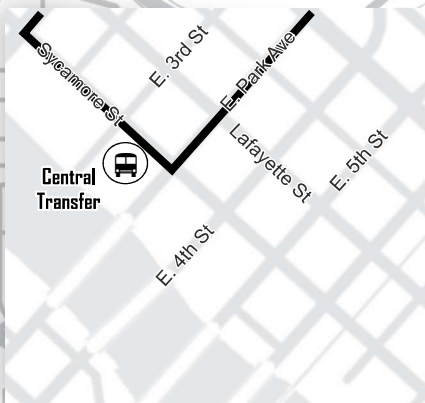

# 3 East Green

## Timepoints Listed Below

(\* indicates timepoint location on map)

Route 3 East - Green

Central Transfer	US 63 and Almond St	Burton Ave and Conger St	Mt Village	UnityPoint Clinics - North Crossing	Cedar Bend St and W Donald St	Avon Ave and Parker St	Central Transfer
6:15 AM	6:21 AM	6:28 AM	6:37 AM	6:43 AM	6:52 AM	6:58 AM	7:15 AM
7:15 AM	7:21 AM	7:28 AM	7:37 AM	7:43 AM	7:52 AM	7:58 AM	8:15 AM
8:15 AM	8:21 AM	8:28 AM	8:37 AM	8:43 AM	8:52 AM	8:58 AM	9:15 AM
9:15 AM	9:21 AM	9:28 AM	9:37 AM	9:43 AM	9:52 AM	9:58 AM	10:15 AM
10:15 AM	10:21 AM	10:28 AM	10:37 AM	10:43 AM	10:52 AM	10:58 AM	11:15 AM
11:15 AM	11:21 AM	11:28 AM	11:37 AM	11:43 AM	11:52 AM	11:58 AM	12:15 PM
12:15 PM	12:21 PM	12:28 PM	12:37 PM	12:43 PM	12:52 PM	12:58 PM	1:15 PM
1:15 PM	1:21 PM	1:28 PM	1:37 PM	1:43 PM	1:52 PM	1:58 PM	2:15 PM
2:15 PM	2:21 PM	2:28 PM	2:37 PM	2:43 PM	2:52 PM	2:58 PM	3:15 PM
3:15 PM	3:21 PM	3:28 PM	3:37 PM	3:43 PM	3:52 PM	3:58 PM	4:15 PM
4:15 PM	4:21 PM	4:28 PM	4:37 PM	4:43 PM	4:52 PM	4:58 PM	5:15 PM
5:15 PM	5:21 PM	5:28 PM	5:37 PM	5:43 PM	5:52 PM	5:58 PM	6:15 PM

**Saturday Service in Shaded Areas**

**Note: All routes subject to change due to road construction and detours. MET Transit will stop before any intersection. A passenger must signal or wave to the bus for the ride.**

**For real time route information, use the QR Code or go to <https://transit.unitegps.com/mt/>**

Metropolitan Transit Authority  
Effective 1/1/2025