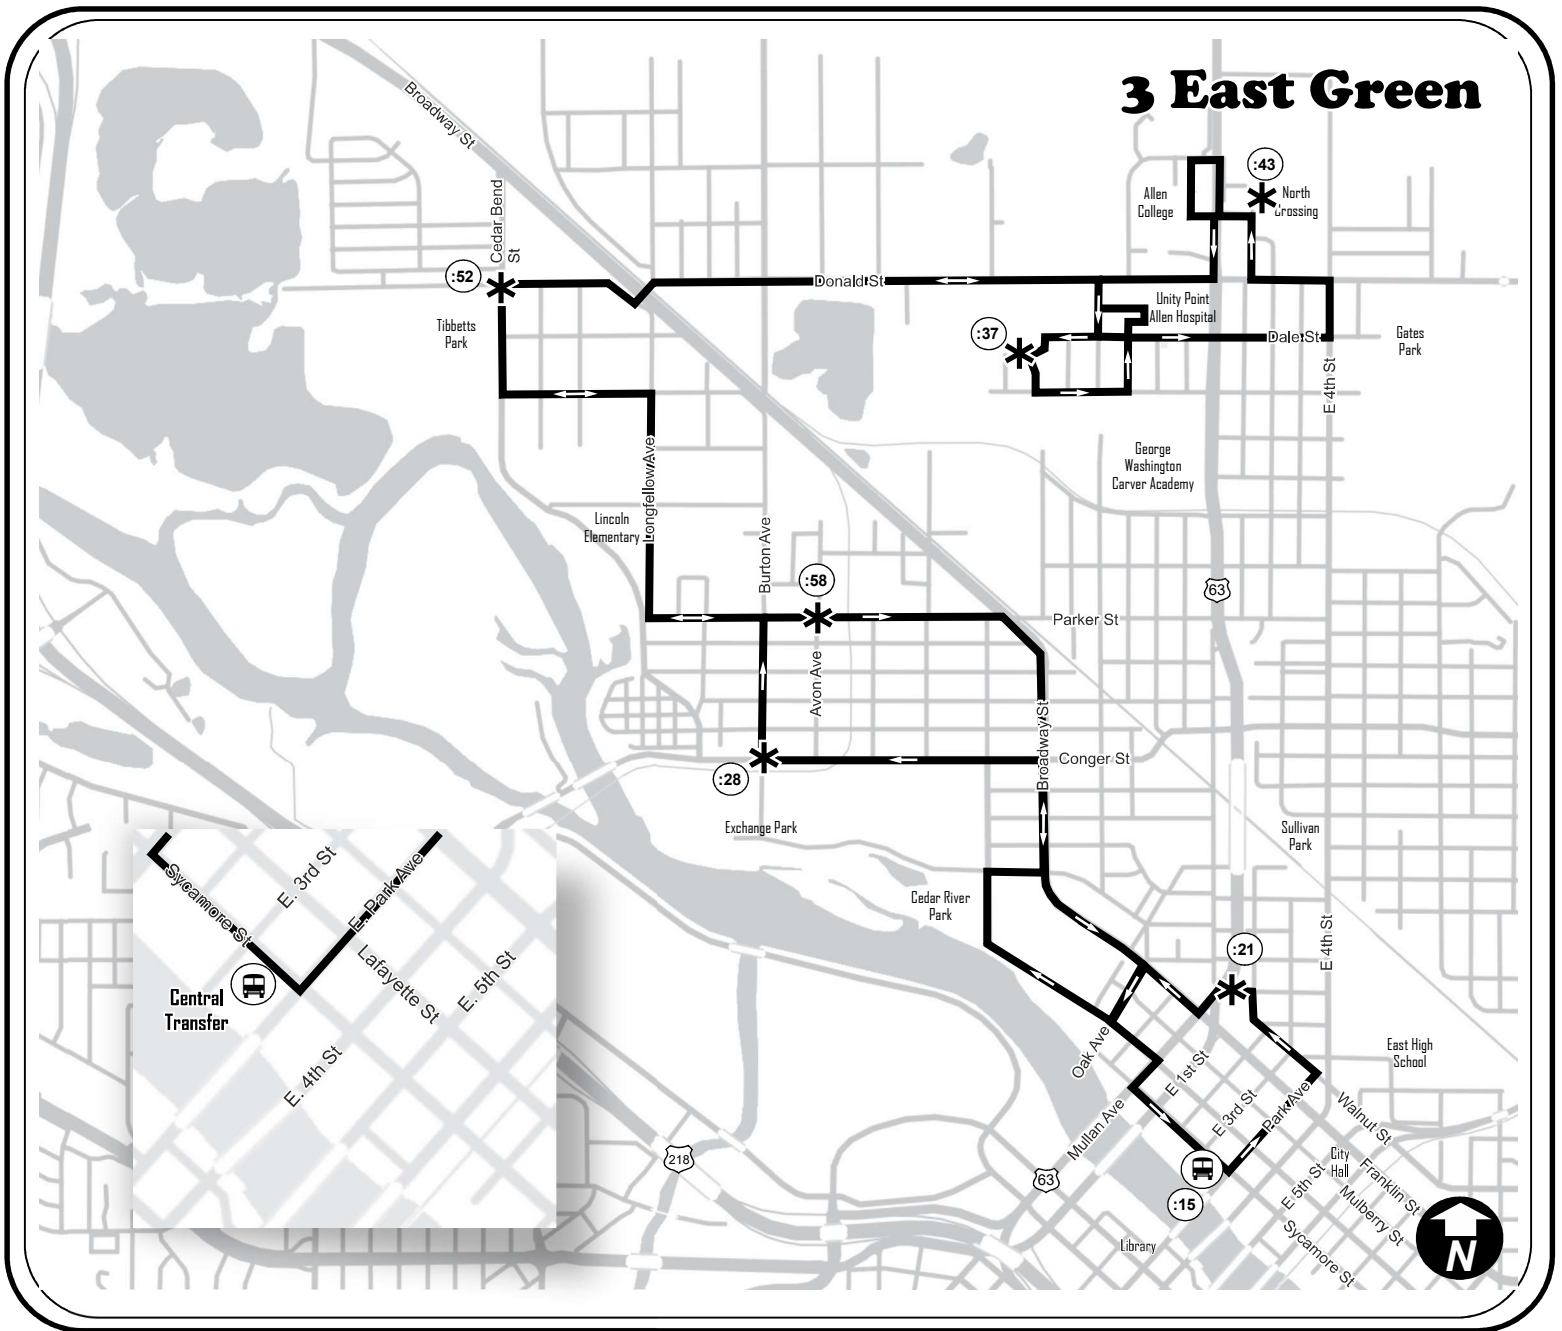

# 3 East Green

## Timepoints Listed Below

(\* indicates timepoint location on map)

Route 3 East - Green

Central Transfer	US 63 and Almond St	Burton Ave and Conger St	Mt Village	UnityPoint Clinics - North Crossing	Cedar Bend St and W Donald St	Avon Ave and Parker St	Central Transfer
6:15 AM	6:21 AM	6:28 AM	6:37 AM	6:43 AM	6:52 AM	6:58 AM	7:15 AM
7:15 AM	7:21 AM	7:28 AM	7:37 AM	7:43 AM	7:52 AM	7:58 AM	8:15 AM
8:15 AM	8:21 AM	8:28 AM	8:37 AM	8:43 AM	8:52 AM	8:58 AM	9:15 AM
9:15 AM	9:21 AM	9:28 AM	9:37 AM	9:43 AM	9:52 AM	9:58 AM	10:15 AM
10:15 AM	10:21 AM	10:28 AM	10:37 AM	10:43 AM	10:52 AM	10:58 AM	11:15 AM
11:15 AM	11:21 AM	11:28 AM	11:37 AM	11:43 AM	11:52 AM	11:58 AM	12:15 PM
12:15 PM	12:21 PM	12:28 PM	12:37 PM	12:43 PM	12:52 PM	12:58 PM	1:15 PM
1:15 PM	1:21 PM	1:28 PM	1:37 PM	1:43 PM	1:52 PM	1:58 PM	2:15 PM
2:15 PM	2:21 PM	2:28 PM	2:37 PM	2:43 PM	2:52 PM	2:58 PM	3:15 PM
3:15 PM	3:21 PM	3:28 PM	3:37 PM	3:43 PM	3:52 PM	3:58 PM	4:15 PM
4:15 PM	4:21 PM	4:28 PM	4:37 PM	4:43 PM	4:52 PM	4:58 PM	5:15 PM
5:15 PM	5:21 PM	5:28 PM	5:37 PM	5:43 PM	5:52 PM	5:58 PM	6:15 PM

**Saturday Service in Shaded Areas**

**Note: All routes subject to change due to road construction and detours. MET Transit will stop before any intersection. A passenger must signal or wave to the bus for the ride.**

**For real time route information, use the QR Code or go to <https://transit.unitegps.com/mt/>**

Metropolitan Transit Authority  
Effective 1/1/2025