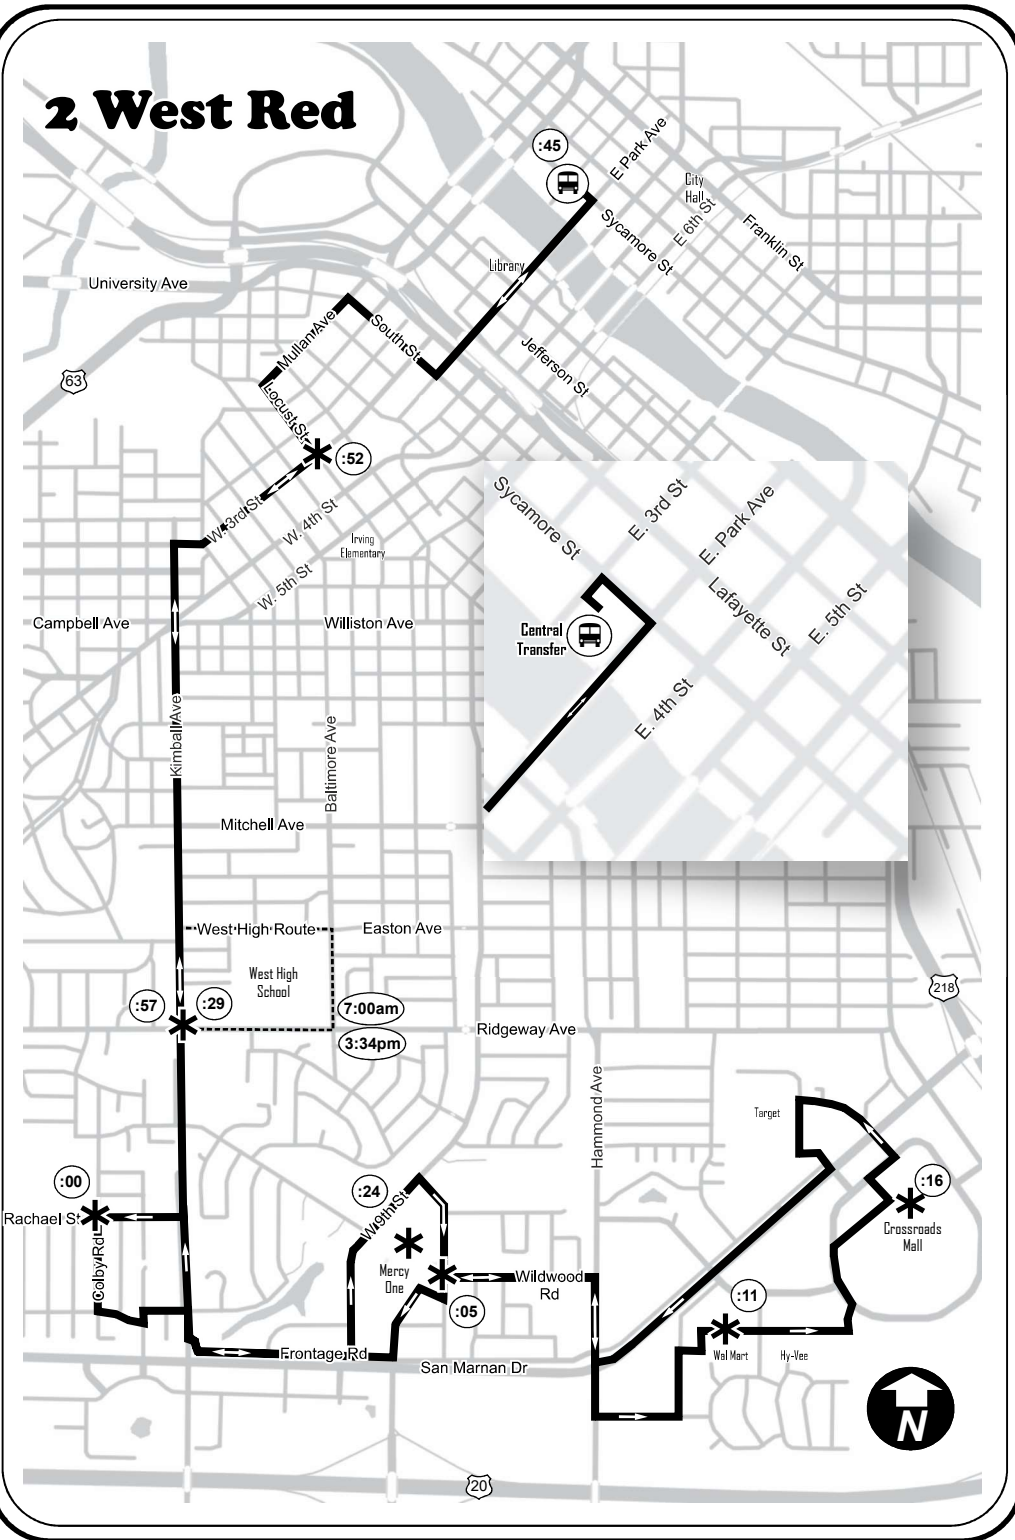

## Timepoints Listed Below

(\* indicates timepoint location on map)

Central Transfer	W 3rd St & Locust St	Kimball Ave & Ridgeway Ave	Colby Rd & Rachael St	St Francis Dr & Wildwood Rd	Walmart at Crossroads Mall	Crossroads Front Mall Entrance	MercyOne Medical Center	Kimball Ridge Center	Central Transfer
5:45 AM	5:52 AM	5:57 AM	6:00 AM	6:05 AM	6:11 AM	6:16 AM	6:24 AM	6:29 AM	6:45 AM
6:45 AM	6:52 AM	6:57 AM	7:00 AM	7:05 AM	7:11 AM	7:16 AM	7:24 AM	7:29 AM	7:45 AM
7:45 AM	7:52 AM	7:57 AM	8:00 AM	8:05 AM	8:11 AM	8:16 AM	8:24 AM	8:29 AM	8:45 AM
8:45 AM	8:52 AM	8:57 AM	9:00 AM	9:05 AM	9:11 AM	9:16 AM	9:24 AM	9:29 AM	9:45 AM
9:45 AM	9:52 AM	9:57 AM	10:00 AM	10:05 AM	10:11 AM	10:16 AM	10:24 AM	10:29 AM	10:45 AM
10:45 AM	10:52 AM	10:57 AM	11:00 AM	11:05 AM	11:11 AM	11:16 AM	11:24 AM	11:29 AM	11:45 AM
11:45 AM	11:52 AM	11:57 AM	12:00 PM	12:05 PM	12:11 PM	12:16 PM	12:24 PM	12:29 PM	12:45 PM
12:45 PM	12:52 PM	12:57 PM	1:00 PM	1:05 PM	1:11 PM	1:16 PM	1:24 PM	1:29 PM	1:45 PM
1:45 PM	1:52 PM	1:57 PM	2:00 PM	2:05 PM	2:11 PM	2:16 PM	2:24 PM	2:29 PM	2:45 PM
2:45 PM	2:52 PM	2:57 PM	3:00 PM	3:05 PM	3:11 PM	3:16 PM	3:24 PM	3:29 PM	3:45 PM
3:45 PM	3:52 PM	3:57 PM	4:00 PM	4:05 PM	4:11 PM	4:16 PM	4:24 PM	4:29 PM	4:45 PM
4:45 PM	4:52 PM	4:57 PM	5:00 PM	5:05 PM	5:11 PM	5:16 PM	5:24 PM	5:29 PM	5:45 PM

Route 2 West - Red

## Saturday Service in Shaded Areas

West High AM	Central Transfer	W 3rd St & Locust St	Easton Ave & Sioux St	Baltimore St & Ridgeway Ave	St Francis Dr & Ravenwood Rd	Walmart at Crossroads Mall	Crossroads Front Mall Entrance	MercyOne Medical Center	Kimball Ridge Center	Central Transfer
6:45 AM	6:52 AM	6:57 AM	7:00 AM	7:08 AM	7:11 AM	7:19 AM	7:24 AM	7:28 AM	7:45 AM	