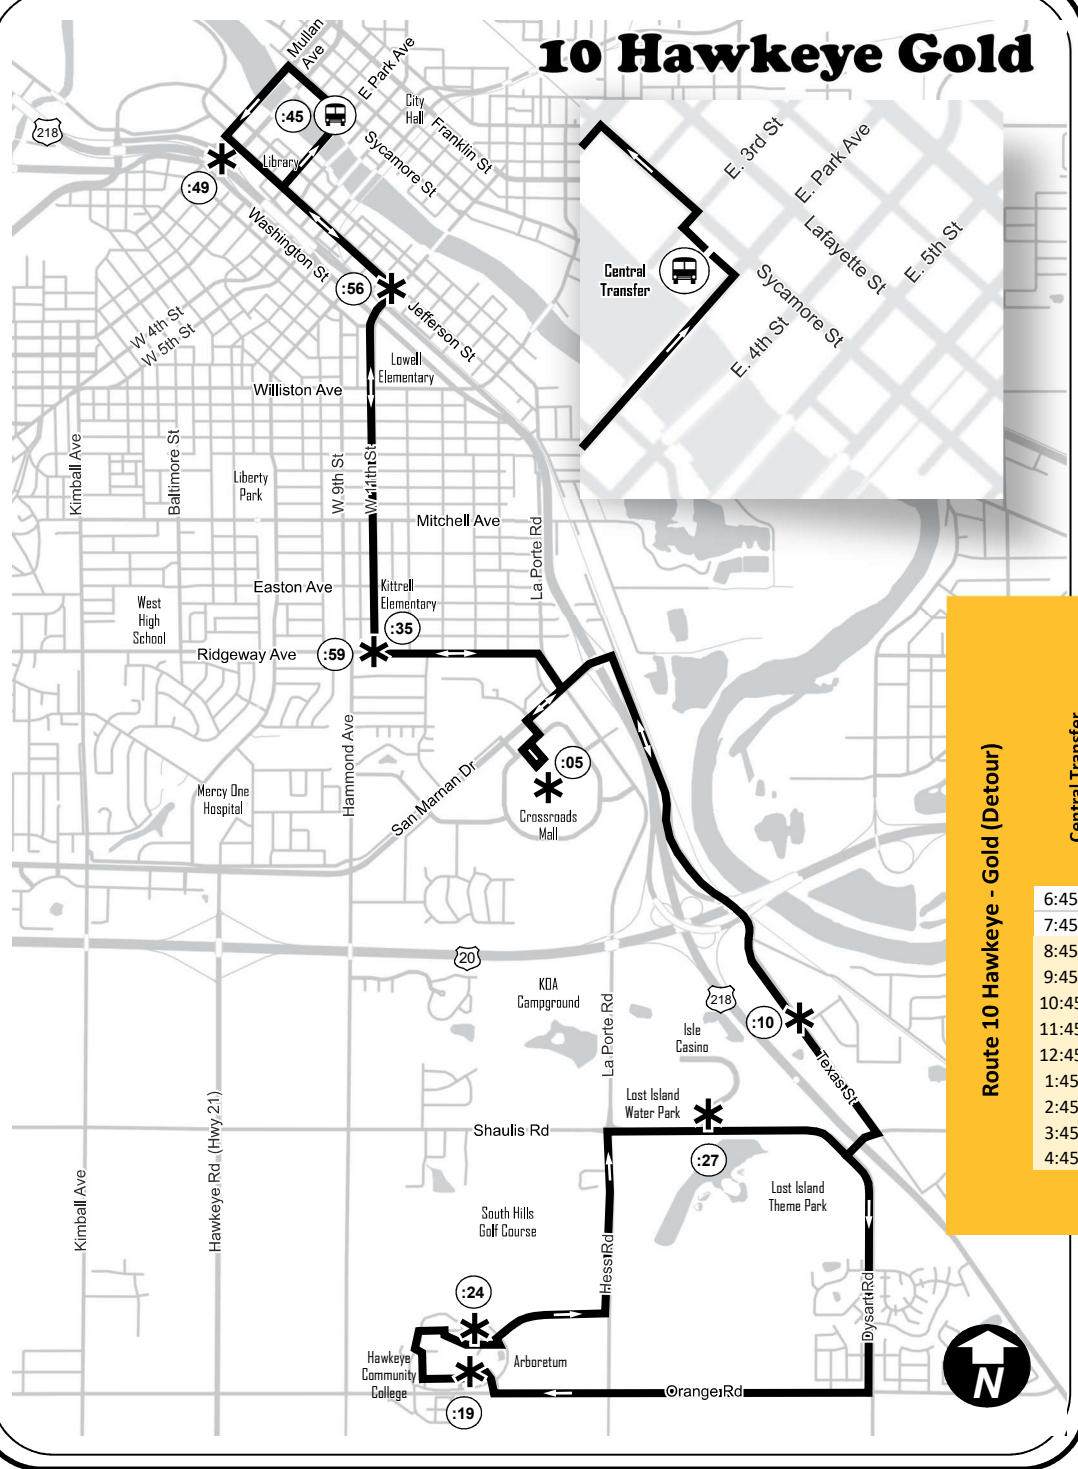

10 Hawkeye Gold

For real time route information, use the QR Code or go to <https://transit.unitegps.com/mt/>

Timepoints Listed Below

(* indicates timepoint location on map)

Route 10 Hawkeye - Gold (Detour)

Central Transfer	Cedar Valley SportsPlex	W 11th St and South St	W 11th St and Ridgeway Ave	Crossroads Mall Front	Texas St and Lackland Dr (SB)	Hawkeye Community College - Front	Hawkeye Community College - Back	Water Park and Casino	W 11th St and Ridgeway Ave	Central Transfer
6:45 AM	6:49 AM	6:56 AM	6:59 AM	7:05 AM	7:10 AM	7:19 AM	7:24 AM	7:27 AM	7:35 AM	7:45 AM
7:45 AM	7:49 AM	7:56 AM	7:59 AM	8:05 AM	8:10 AM	8:19 AM	8:24 AM	8:27 AM	8:35 AM	8:45 AM
8:45 AM	8:49 AM	8:56 AM	8:59 AM	9:05 AM	9:10 AM	9:19 AM	9:24 AM	9:27 AM	9:35 AM	9:45 AM
9:45 AM	9:49 AM	9:56 AM	9:59 AM	10:05 AM	10:10 AM	10:19 AM	10:24 AM	10:27 AM	10:35 AM	10:45 AM
10:45 AM	10:49 AM	10:56 AM	10:59 AM	11:05 AM	11:10 AM	11:19 AM	11:24 AM	11:27 AM	11:35 AM	11:45 AM
11:45 AM	11:49 AM	11:56 AM	11:59 AM	12:05 PM	12:10 PM	12:19 PM	12:24 PM	12:27 PM	12:35 PM	12:45 PM
12:45 PM	12:49 PM	12:56 PM	12:59 PM	1:05 PM	1:10 PM	1:19 PM	1:24 PM	1:27 PM	1:35 PM	1:45 PM
1:45 PM	1:49 PM	1:56 PM	1:59 PM	2:05 PM	2:10 PM	2:19 PM	2:24 PM	2:27 PM	2:35 PM	2:45 PM
2:45 PM	2:49 PM	2:56 PM	2:59 PM	3:05 PM	3:10 PM	3:19 PM	3:24 PM	3:27 PM	3:35 PM	3:45 PM
3:45 PM	3:49 PM	3:56 PM	3:59 PM	4:05 PM	4:10 PM	4:19 PM	4:24 PM	4:27 PM	4:35 PM	4:45 PM
4:45 PM	4:49 PM	4:56 PM	4:59 PM	5:05 PM	5:10 PM	5:19 PM	5:24 PM	5:27 PM	5:35 PM	5:45 PM

Saturday Service in Shaded Areas

Note: All routes subject to change due to road construction and detours. MET Transit will stop before any intersection. A passenger must signal or wave to the bus for a ride.